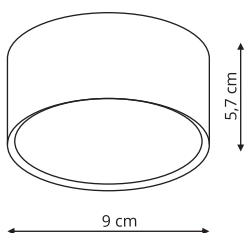

LP-6331/1SM biała
LP-6331/1SM czarna

- Ø 9 x wys. 5,7 cm
- aluminium
- LED 6W, 800 lm
  3000K